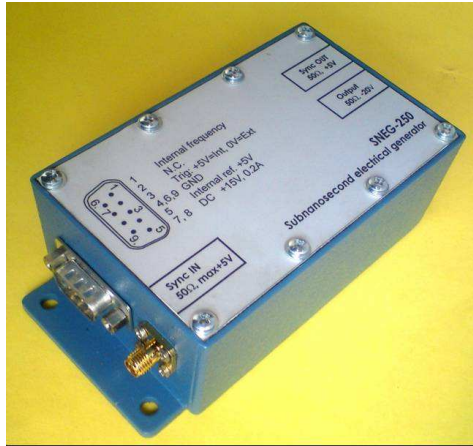

SNEG-250 series

Subnanosecond electrical generator with built-in oscillator

a) General view. b) Top panel. c) End panel 1. d) End panel 2.

a

b

c

d